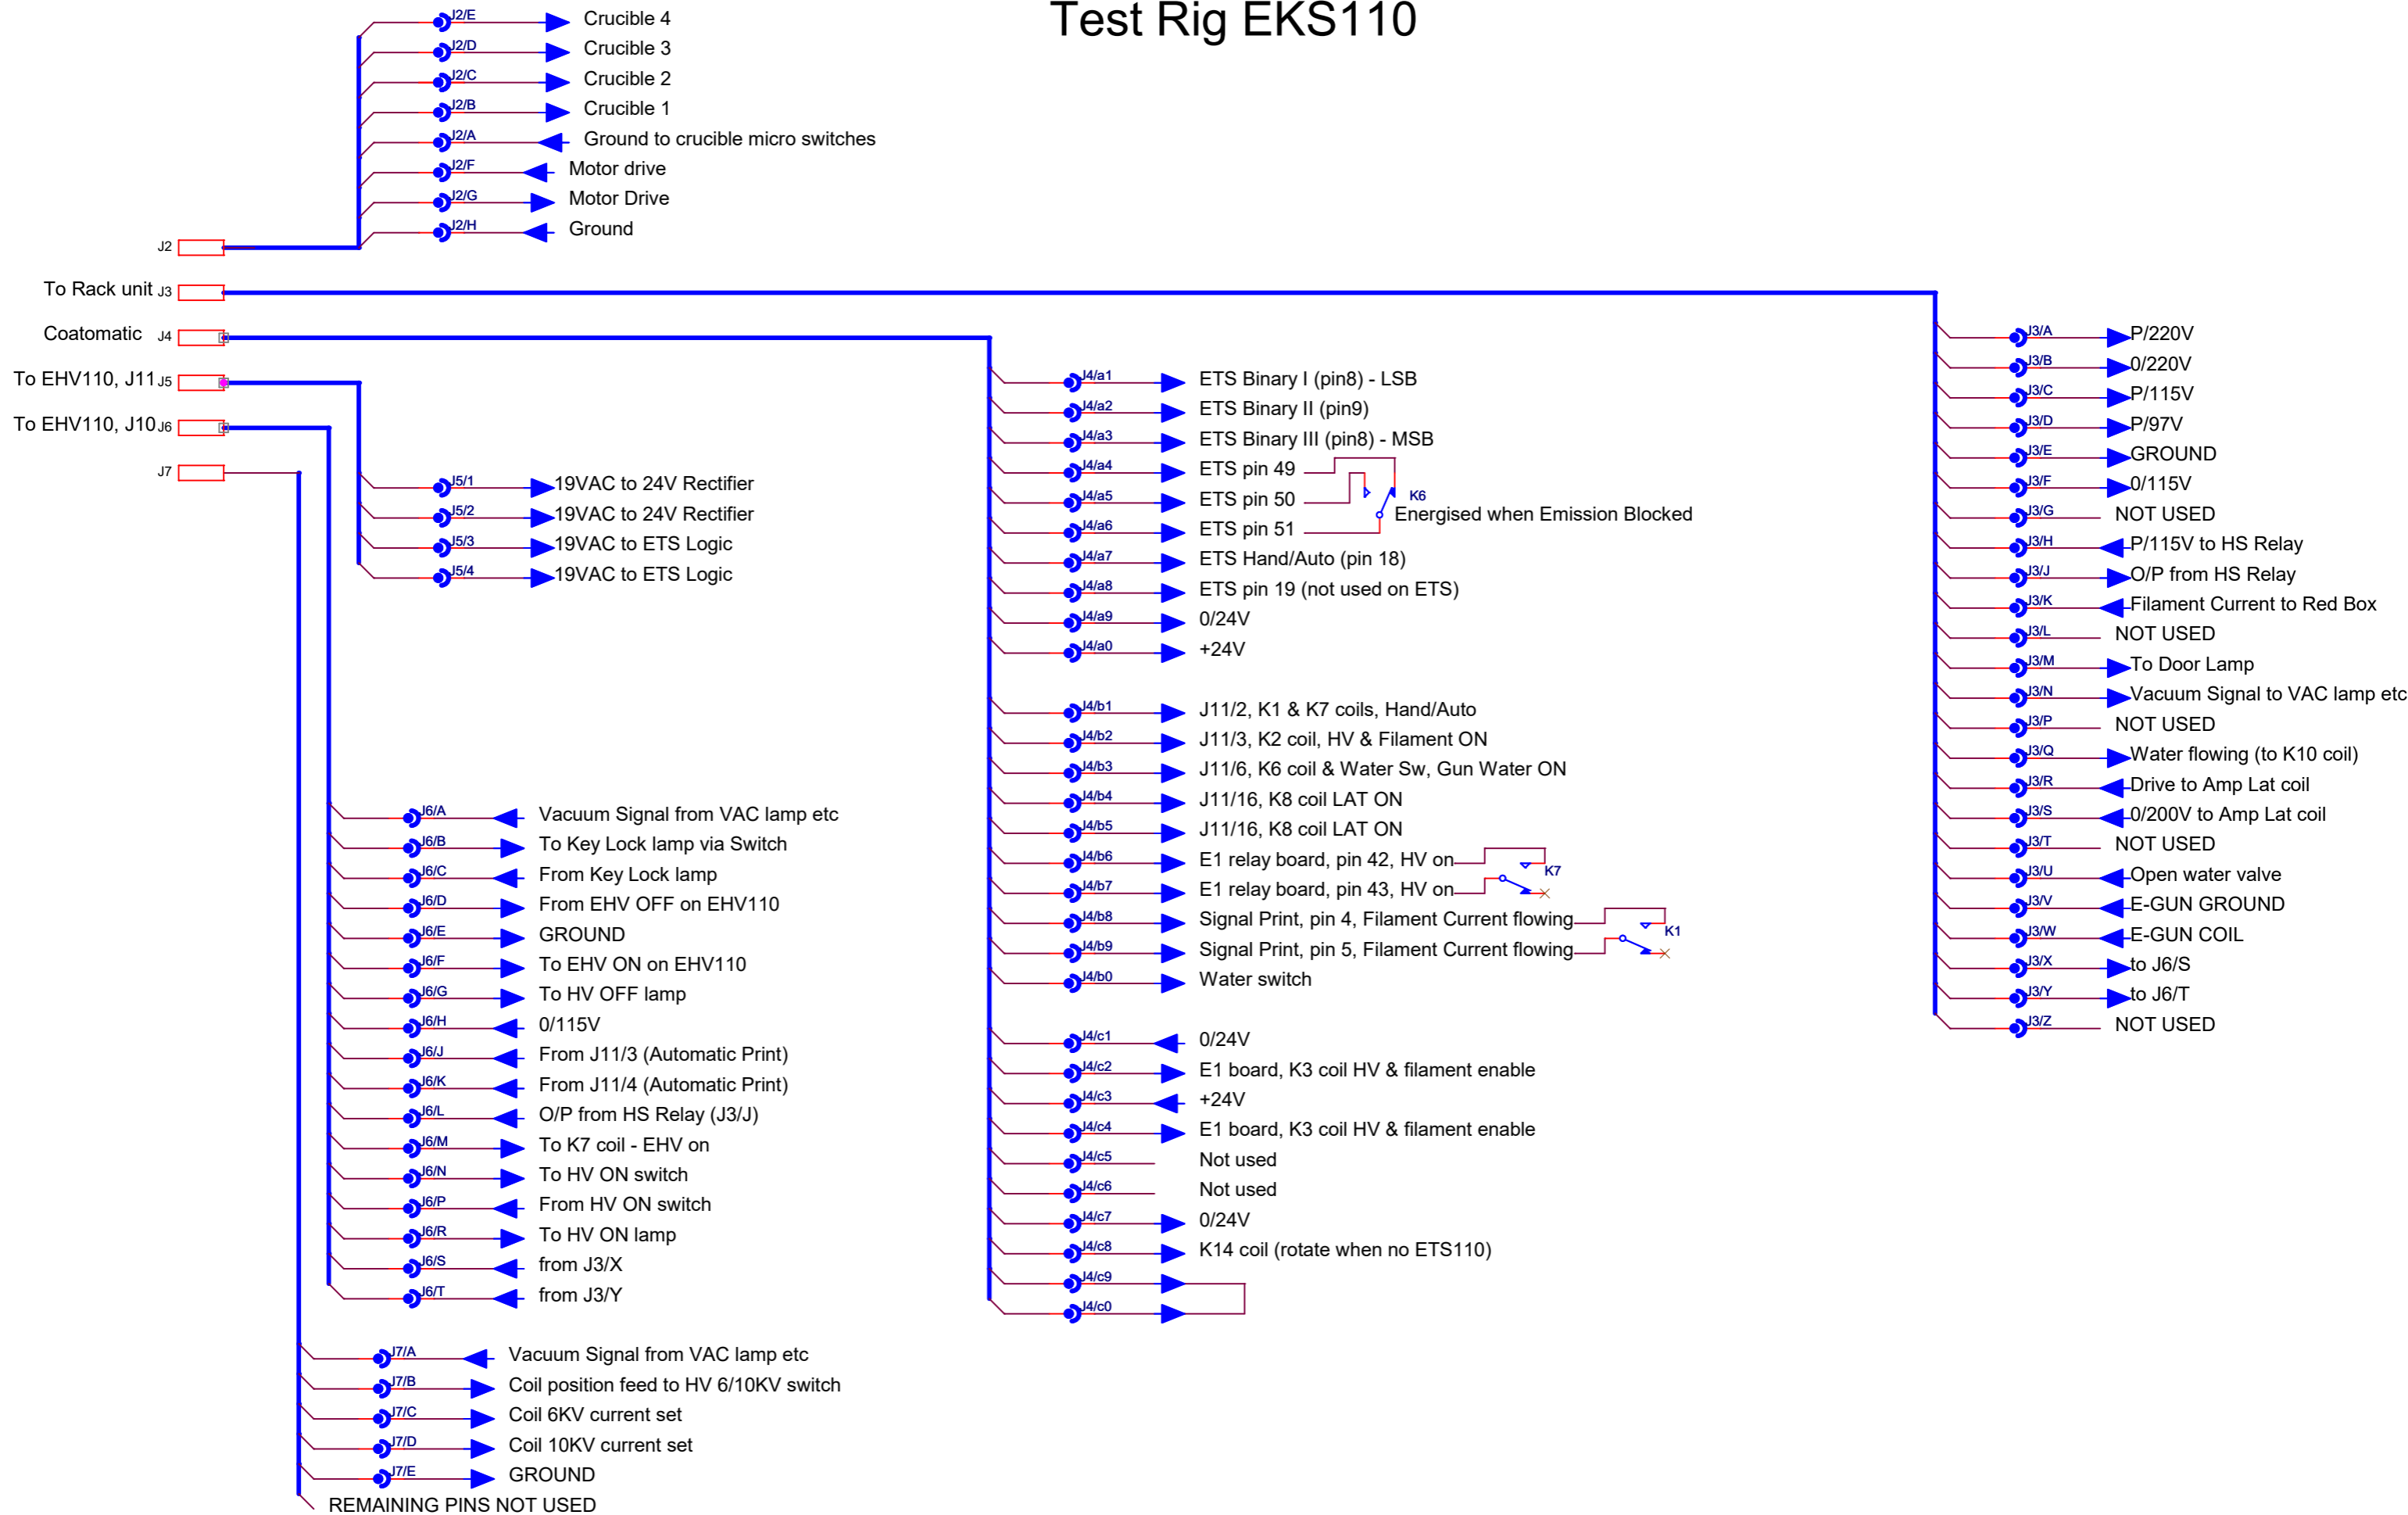

Test Rig EKS110

Any comments on this diagram: please email Diagrams@Blunham.com

Title		
Test Rig EKS110		
Size	Document Number	Rev
A3	Drawn by Colin Hinson © 2012	A
Date:	Friday, February 16, 2018	Sheet 1 of 1