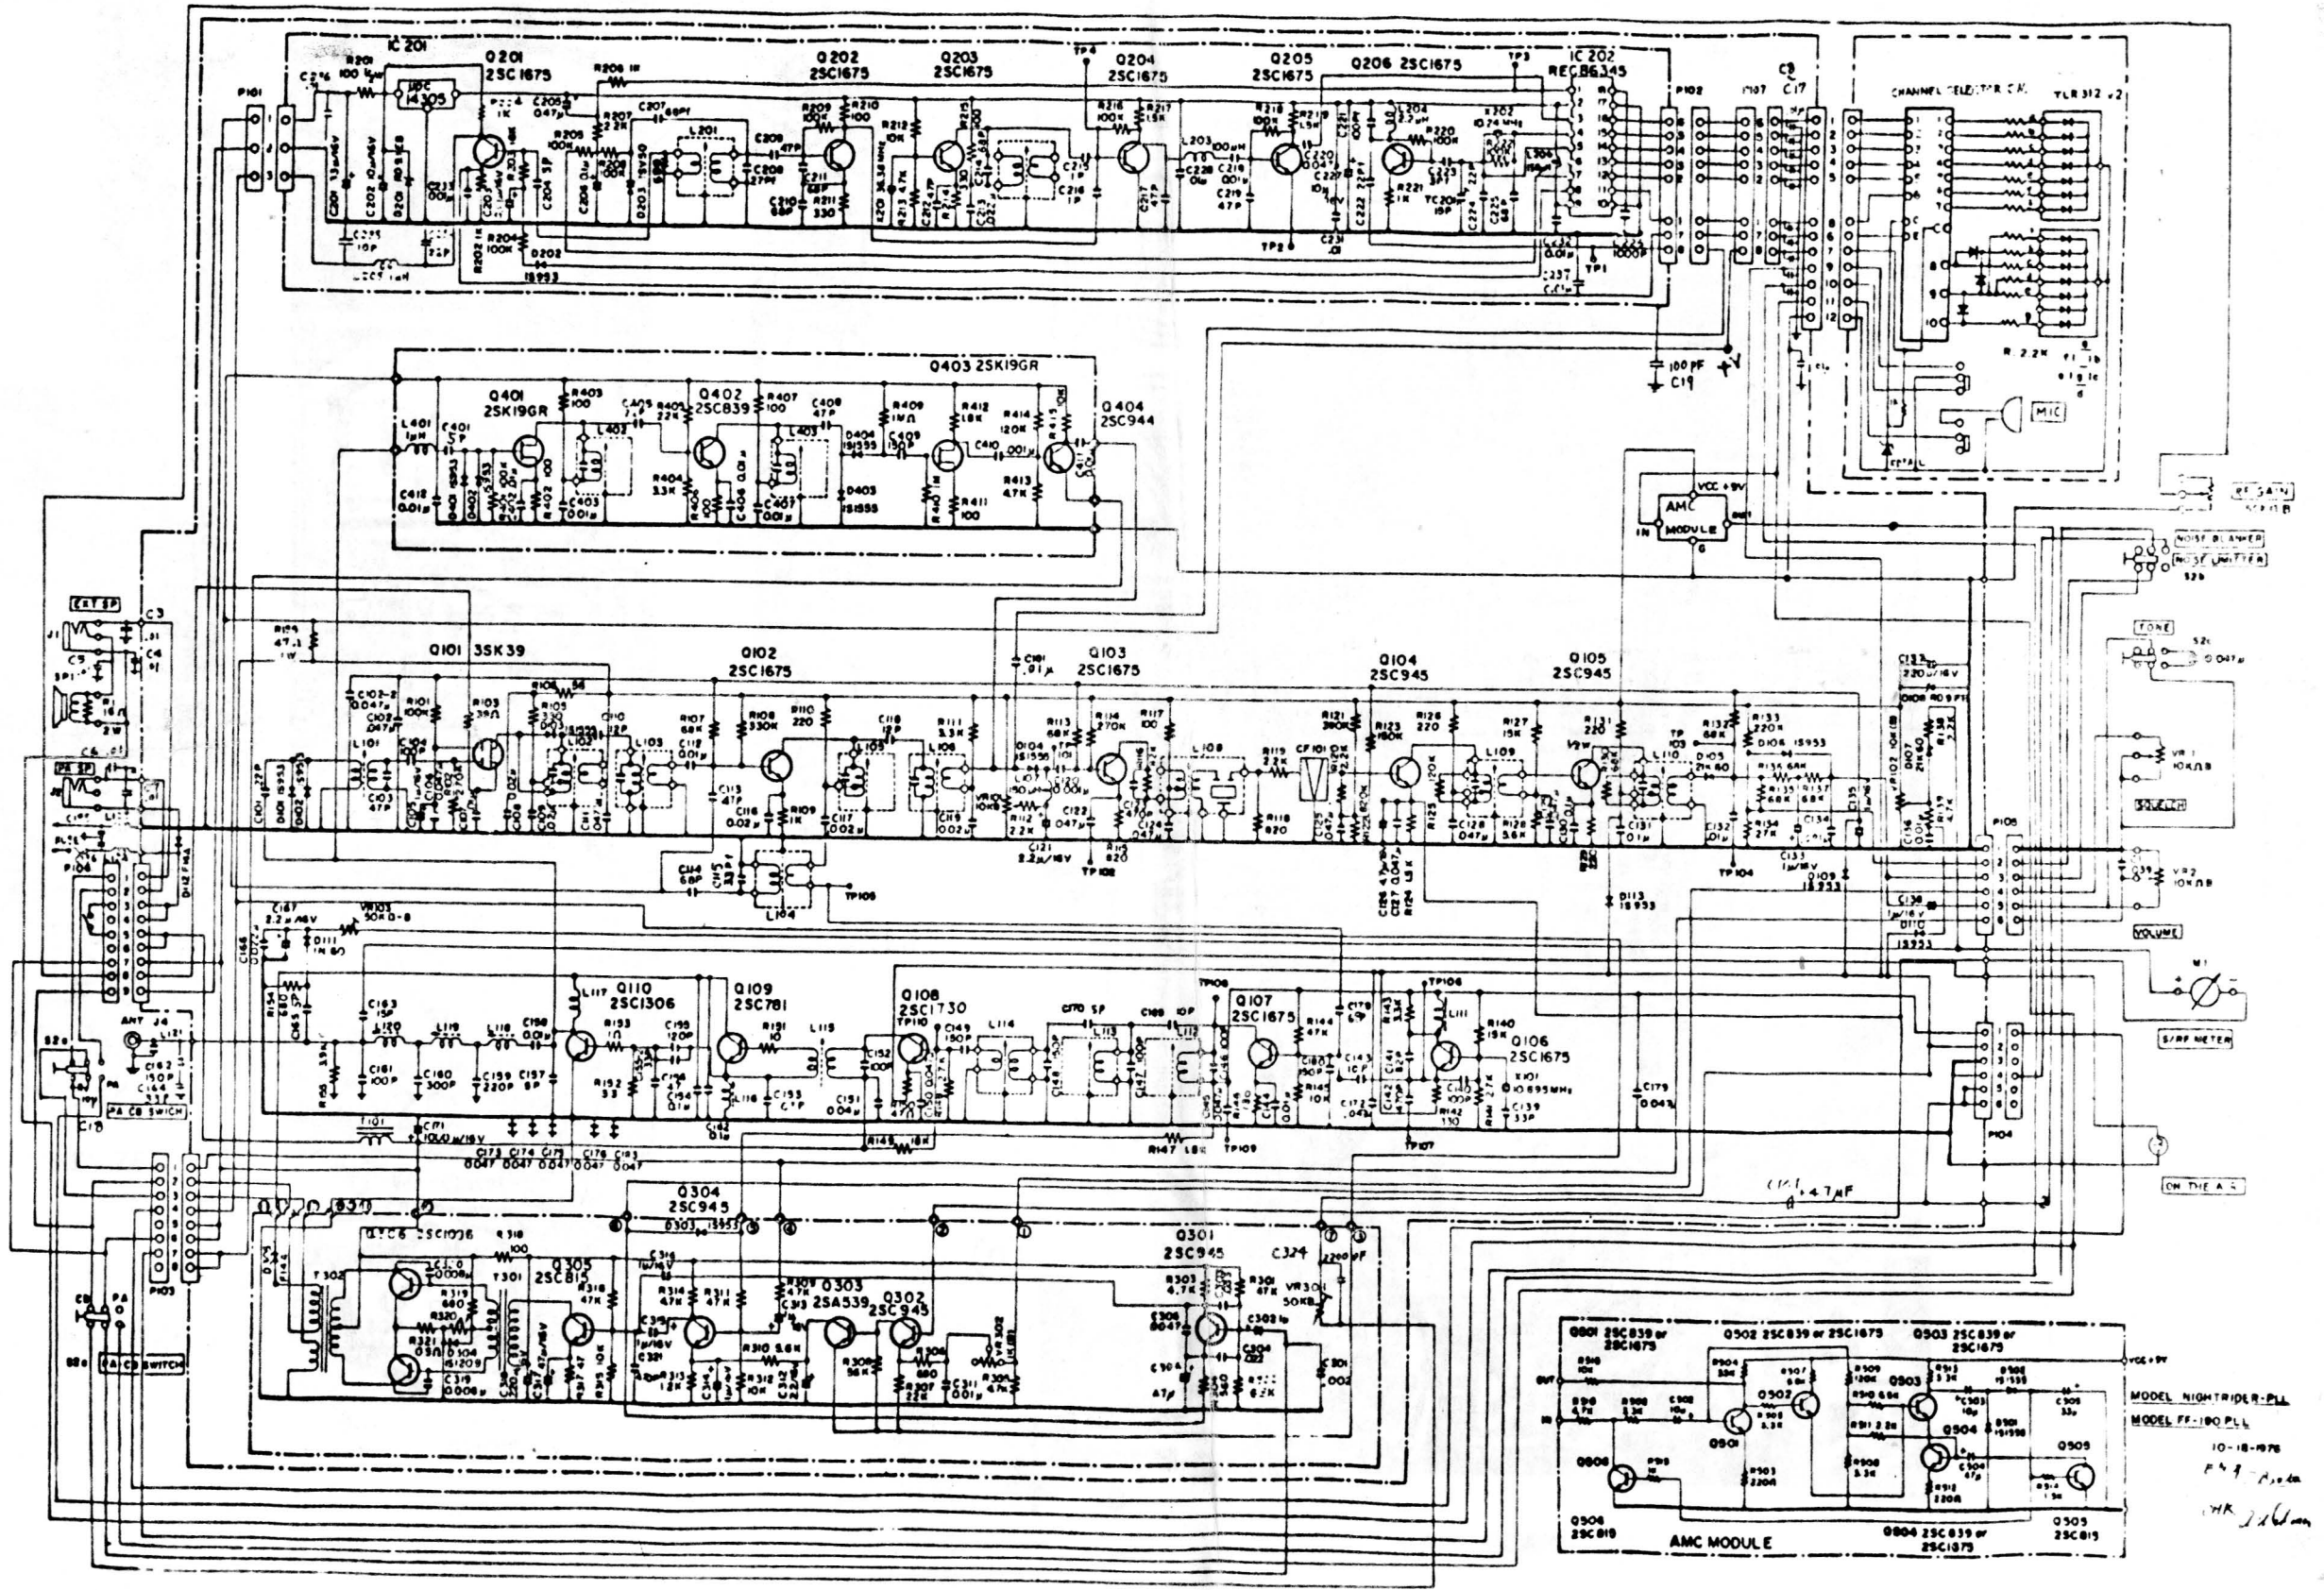

# FANFARE SINGLE HANDER

MODEL NIGHTRIDER-PLL  
 MODEL FF-100-PLL  
 10-18-1976  
 P49-2, 2nd ed.  
 CHK 2/10/76