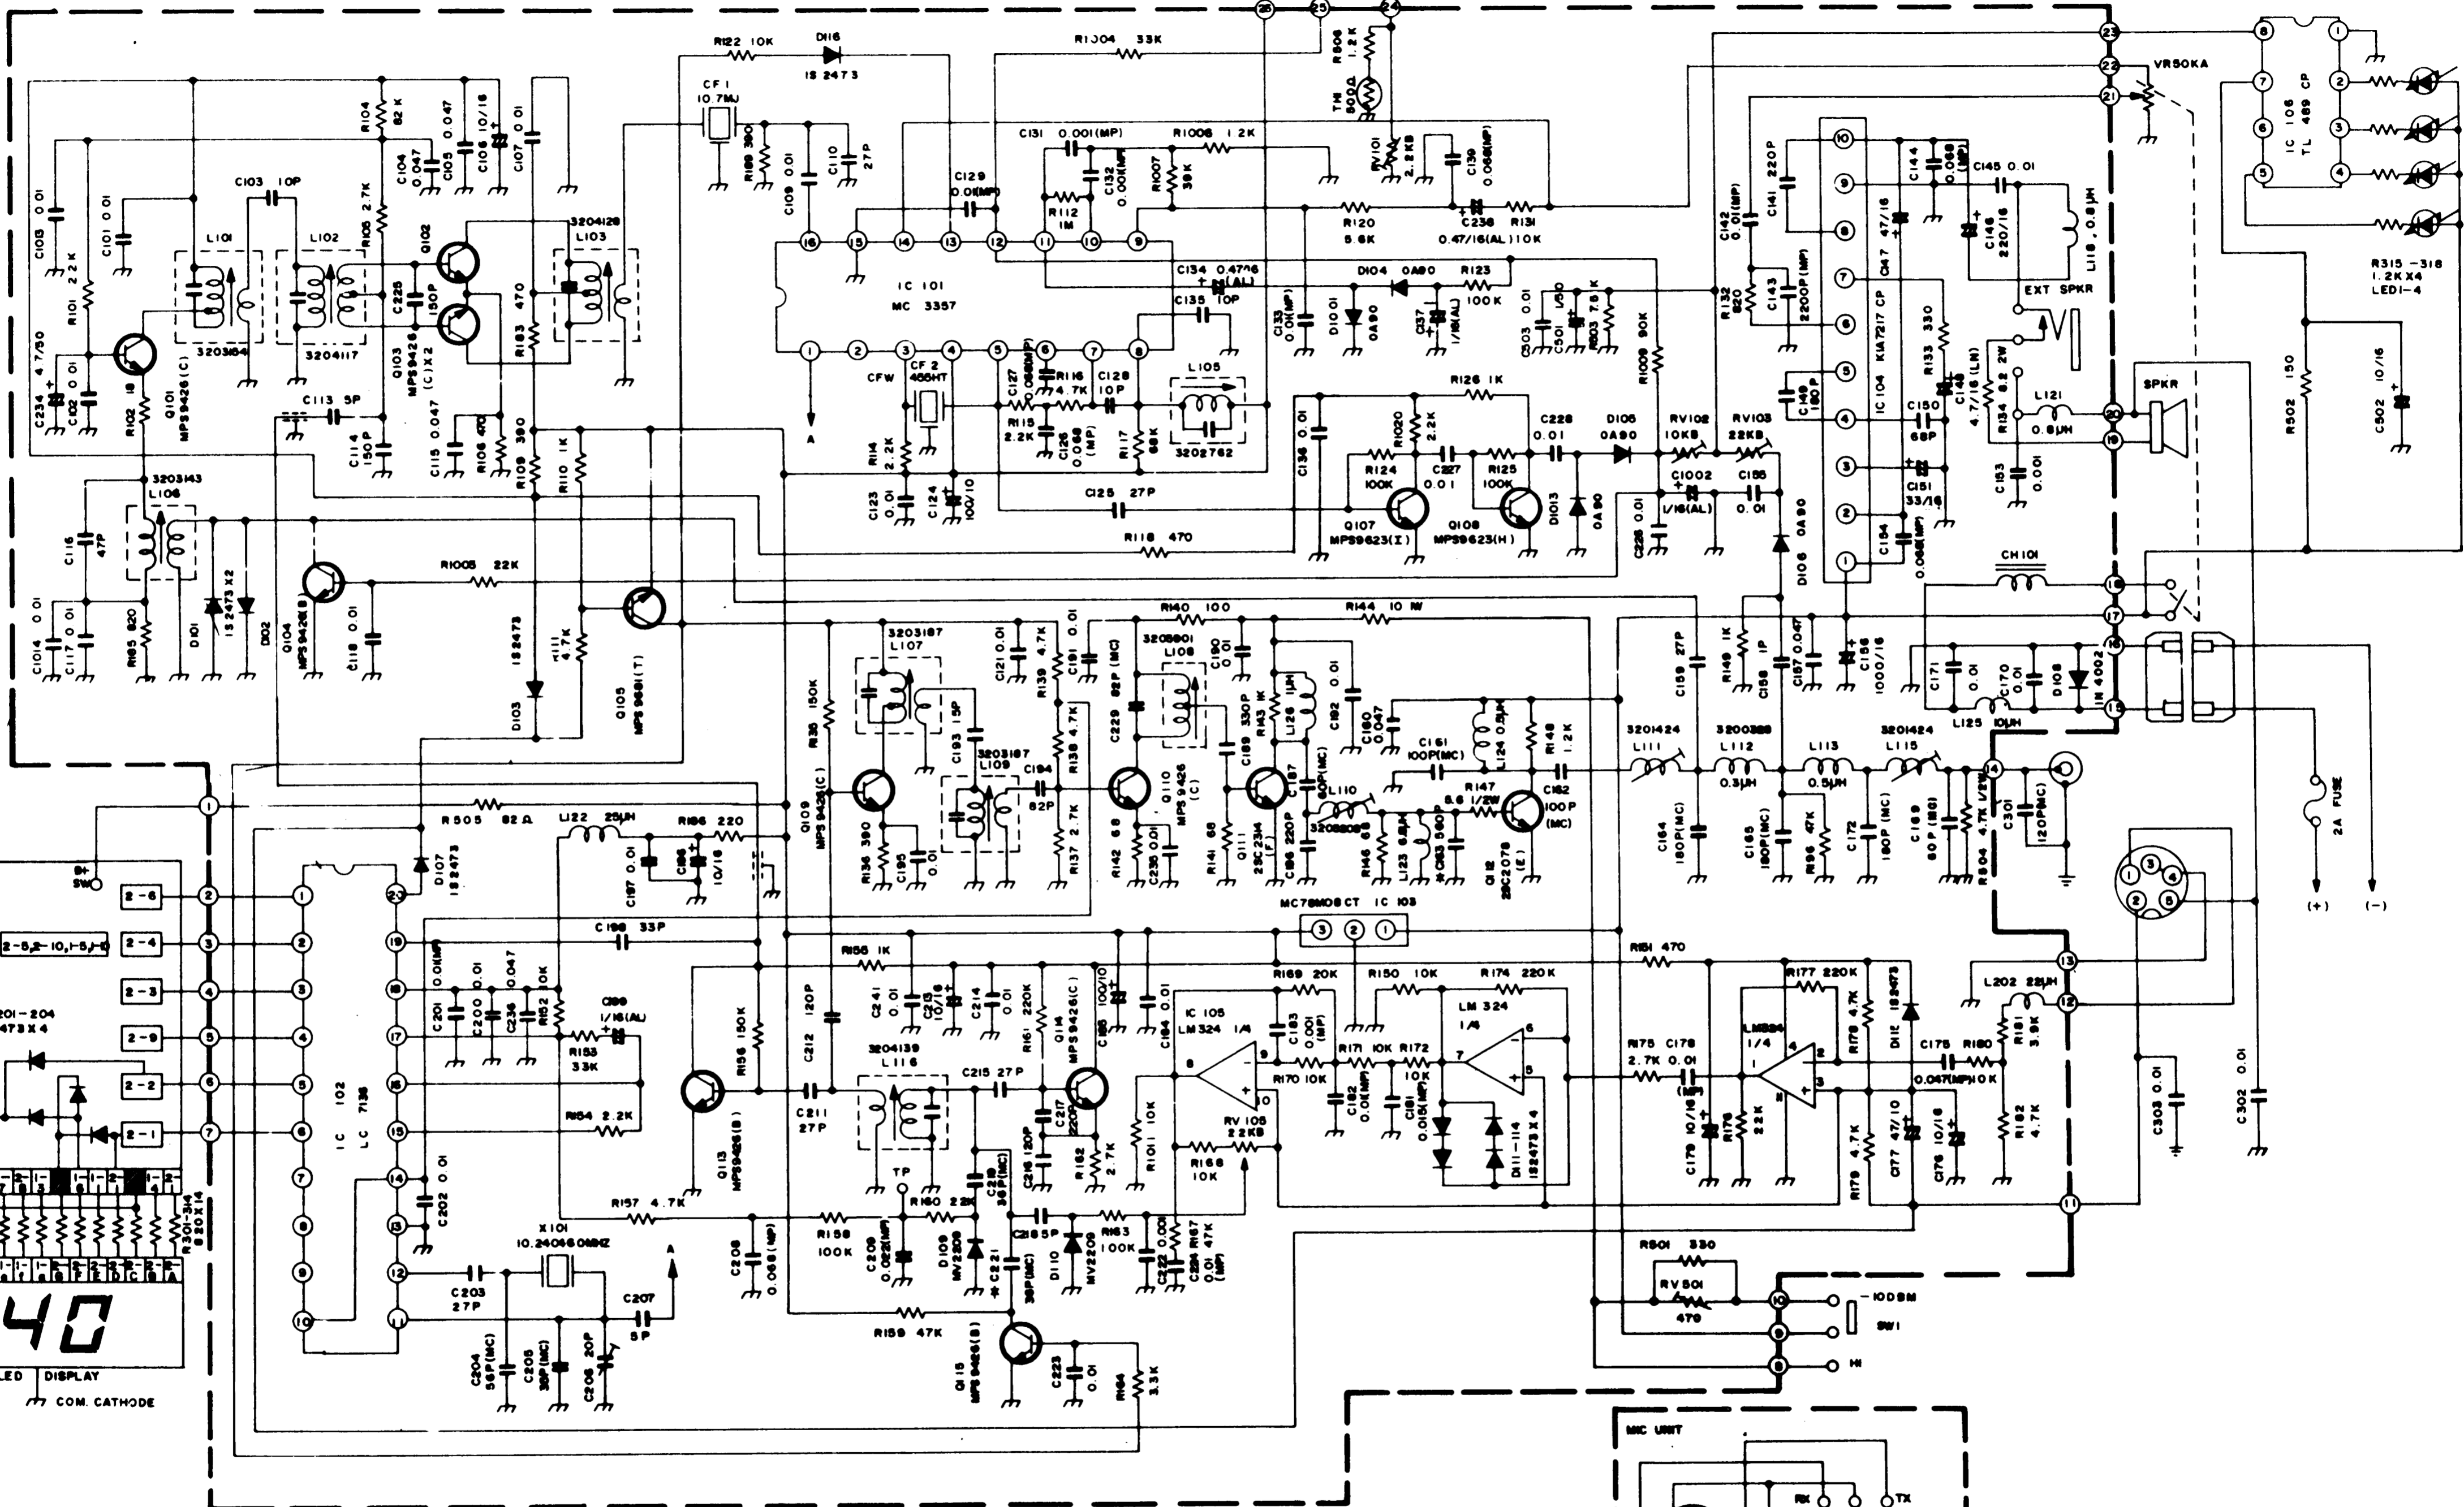

MIDLAND 77-104

SEMICONDUCTOR TERMINAL CONNECTION

BOTTOM SIDE VIEW

LM 324 TOP VIEW

MC 3357 TOP VIEW

LC 7136/7137 TOP VIEW

KIA 7217 CP SIDE VIEW

MC 7808 SIDE VIEW

MPS 9426

MPS 9623 9681

2SC 1306 2078

2SC 1967 2314