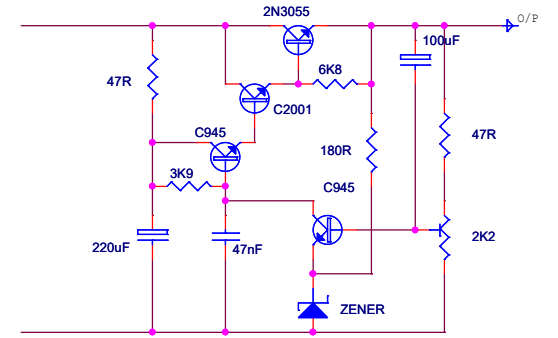

DELTA & CB MASTER PSU (3/5A)

RA-MA FKI

EAGLE RP2512

BREMI 5-7 AMP

BABCOCK POWER HOUSE

Size B	Document Number PSUS.SCH	Rev
Date: Sunday, July 28, 2002	Sheet 0	of 0