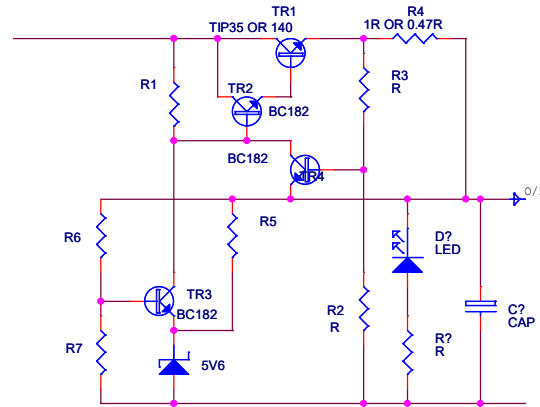

DELTA & CB MASTER PSU (3/5A)

RA-MA FKI

EAGLE RP2512

BREMI 5-7 AMP

BABCOCK POWER HOUSE

Size B	Document Number PSUS.SCH	Rev
Date: Sunday, July 28, 2002	Sheet 0	of 0