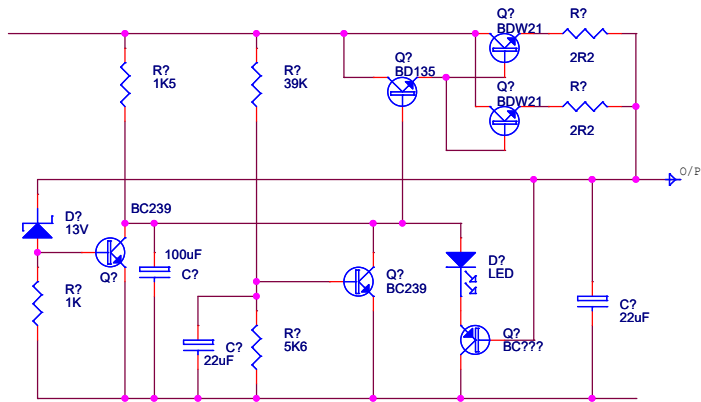

DELTA & CB MASTER PSU (3/5A)

RA-MA FKI

EAGLE RP2512

BREMI 5-7 AMP

BABCOCK POWER HOUSE

Size B	Document Number PSUS.SCH	Rev
Date: Sunday, July 28, 2002	Sheet 0	of 0