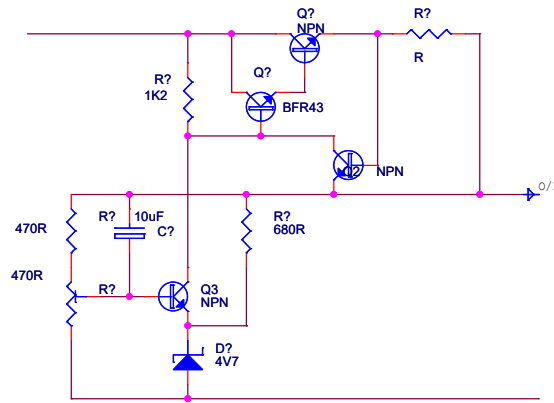

DELTA & CB MASTER PSU (3/5A)

RA-MA FKI

EAGLE RP2512

BREMI 5-7 AMP

BABCOCK POWER HOUSE

Size B	Document Number PSUS.SCH	Rev
Date: Sunday, July 28, 2002	Sheet 0	of 0